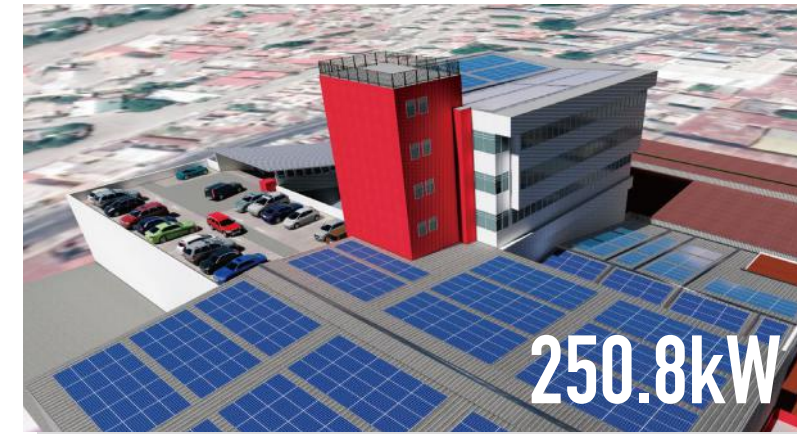

Project Type: Commercial Rooftop
Location: Guatemala / Ciudad de Guatemala
Commission Date: 2020-7
Product: SRP-395-BMA-HV